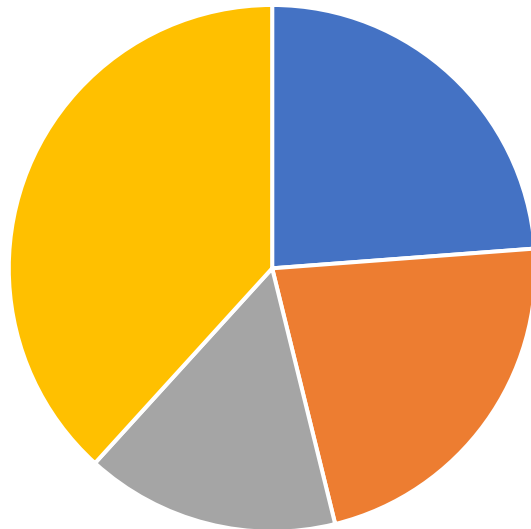

2020-2021	2021-2022	2022-2023	2023-2024	2024-2025
992	1396	1307	1350	1641

Incident Statistics By Partner

Q2 2024-2025

Incidents

■ North Herts ■ East Herts
■ Hertsmere ■ Stevenage

Partner	Incidents
North Herts	229
East Herts	215
Hertsmere	150
Stevenage	368