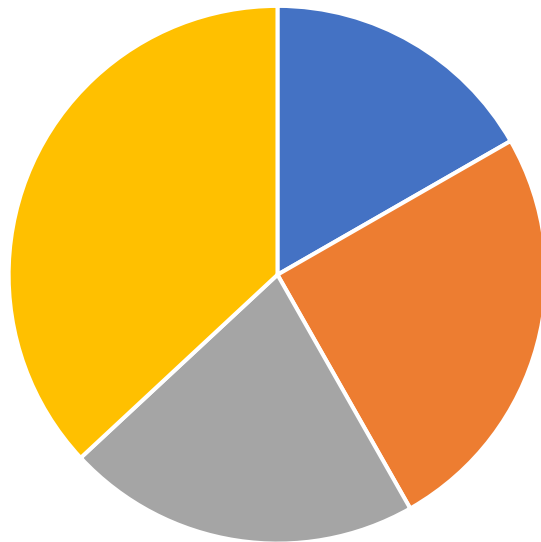

Footage Request Data

- The CCTV Control Room recorded a total of 371 footage requests for the CCTV Partners cameras in Quarter 2 of 2024-25

Footage Requests

■ North Herts ■ East Herts
■ Hertsmere ■ Stevenage

Partner	Footage Requests
North Herts	62
East Herts	93
Hertsmere	79
Stevenage	137