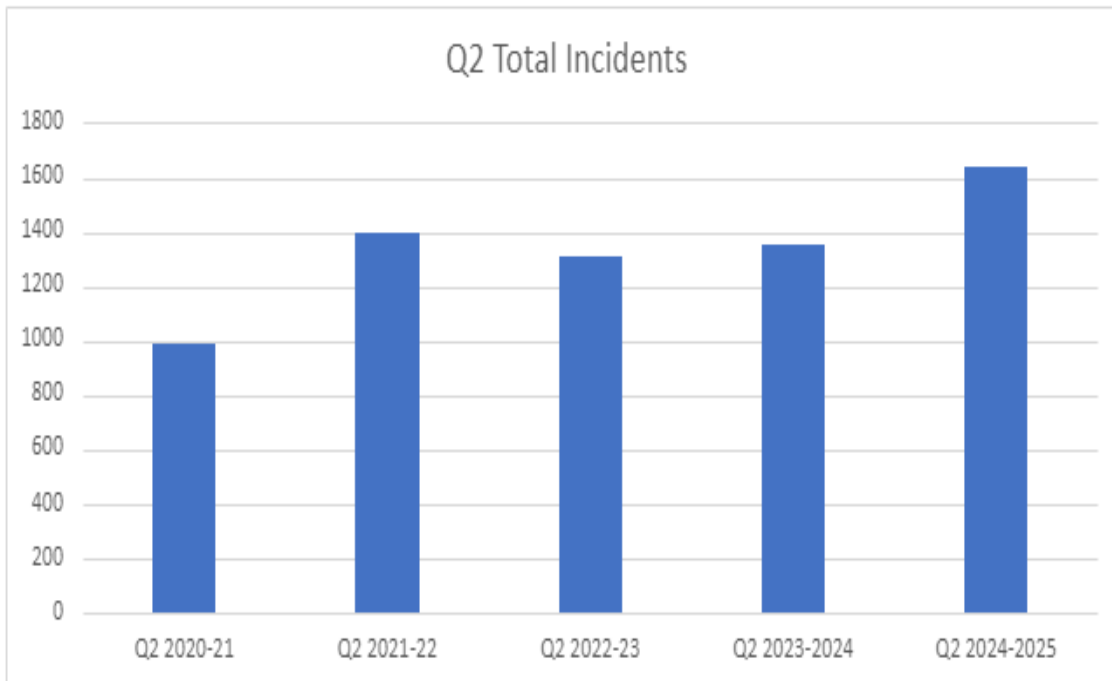

Control Room Total Incident Data

- The CCTV Control Room recorded 1641 Incidents in Q2 2024-25 Relating to CCTV
- This was an increase from 1350 incidents in Q2 2023-24 and an increase from 1307 the year before

2020-2021	2021-2022	2022-2023	2023-2024	2024-2025
992	1396	1307	1350	1641