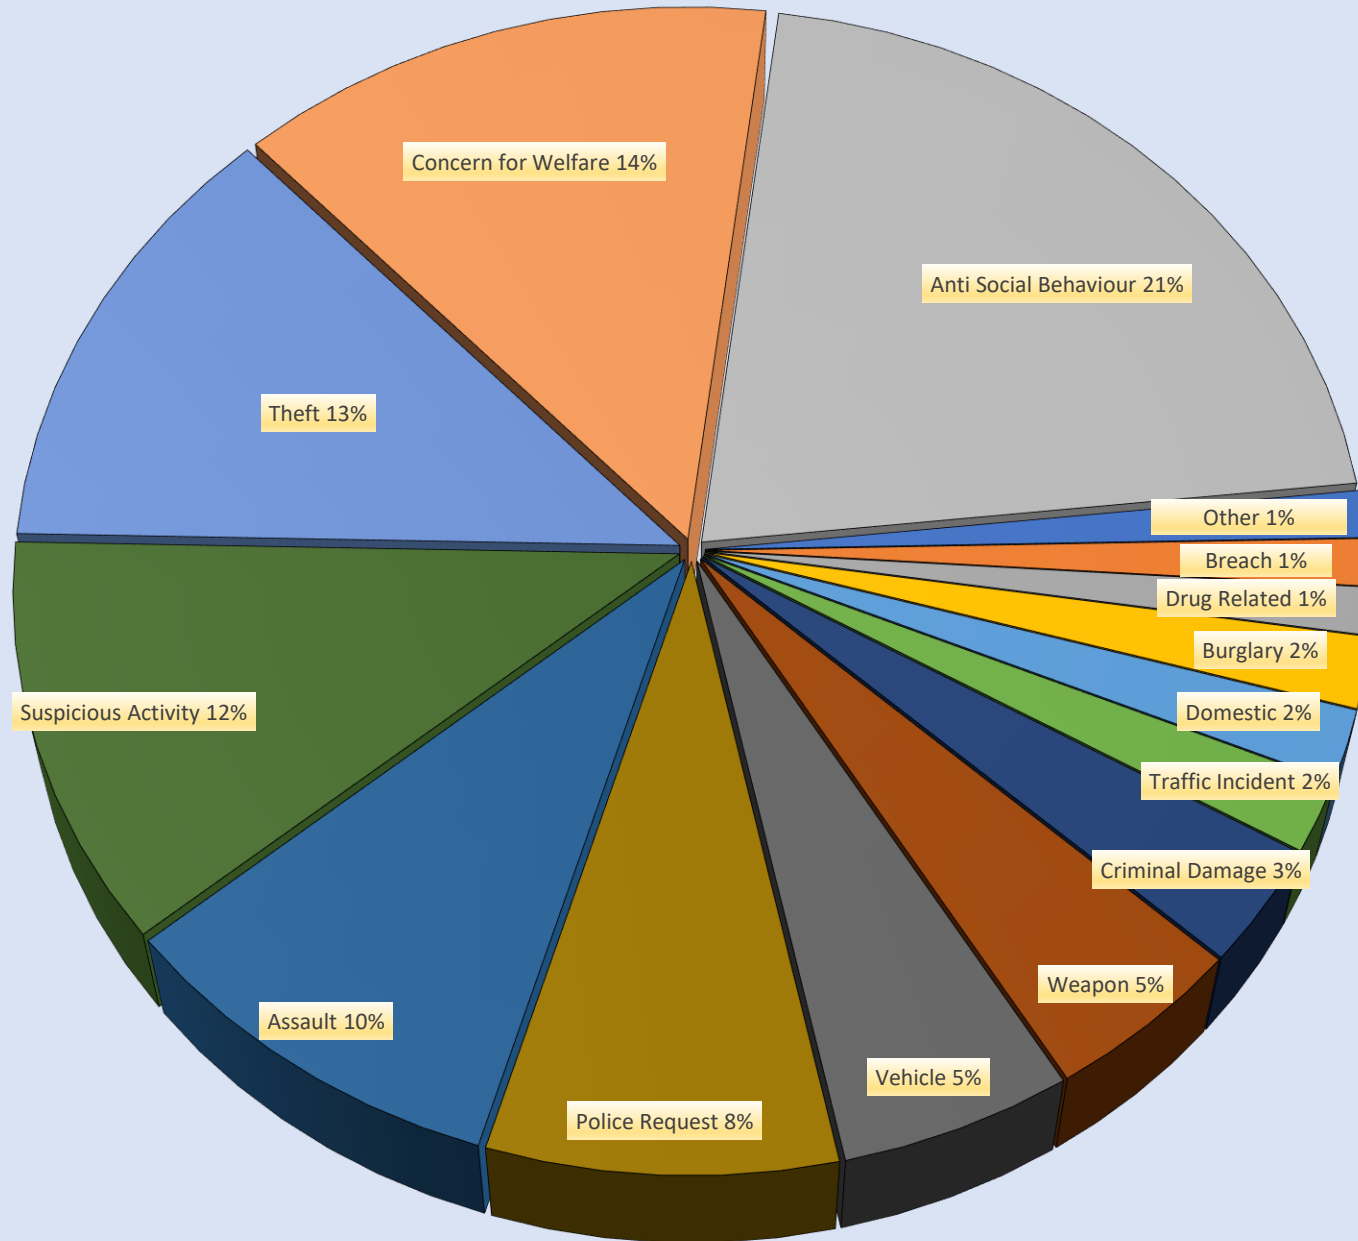

Hertsmere Incidents Q2 2024-2025

- **All Stats relate to incidents in the towns of:**
  - Borehamwood
  - Bushey
  - Potters Bar

Category Name	No. of Incidents
Alarm Activation	1
Anti Social Behaviour	32
Assault	14
Breach	2
Burglary	3
Concern for Welfare	21
Criminal Damage	5
Domestic	3
Drug Related	2
Police Request	12
Suspicious Activity	17
Theft	19
Traffic Incident	3
Other	1
Vehicle	8
Weapon	7

Hertsmere Incident Categories Q2 2024-2025

- Other
- Breach
- Drug Related
- Burglary
- Domestic
- Traffic Incident
- Criminal Damage
- Weapon
- Vehicle
- Police Request
- Assault
- Suspicious Activity
- Theft
- Concern for Welfare
- Anti Social Behaviour