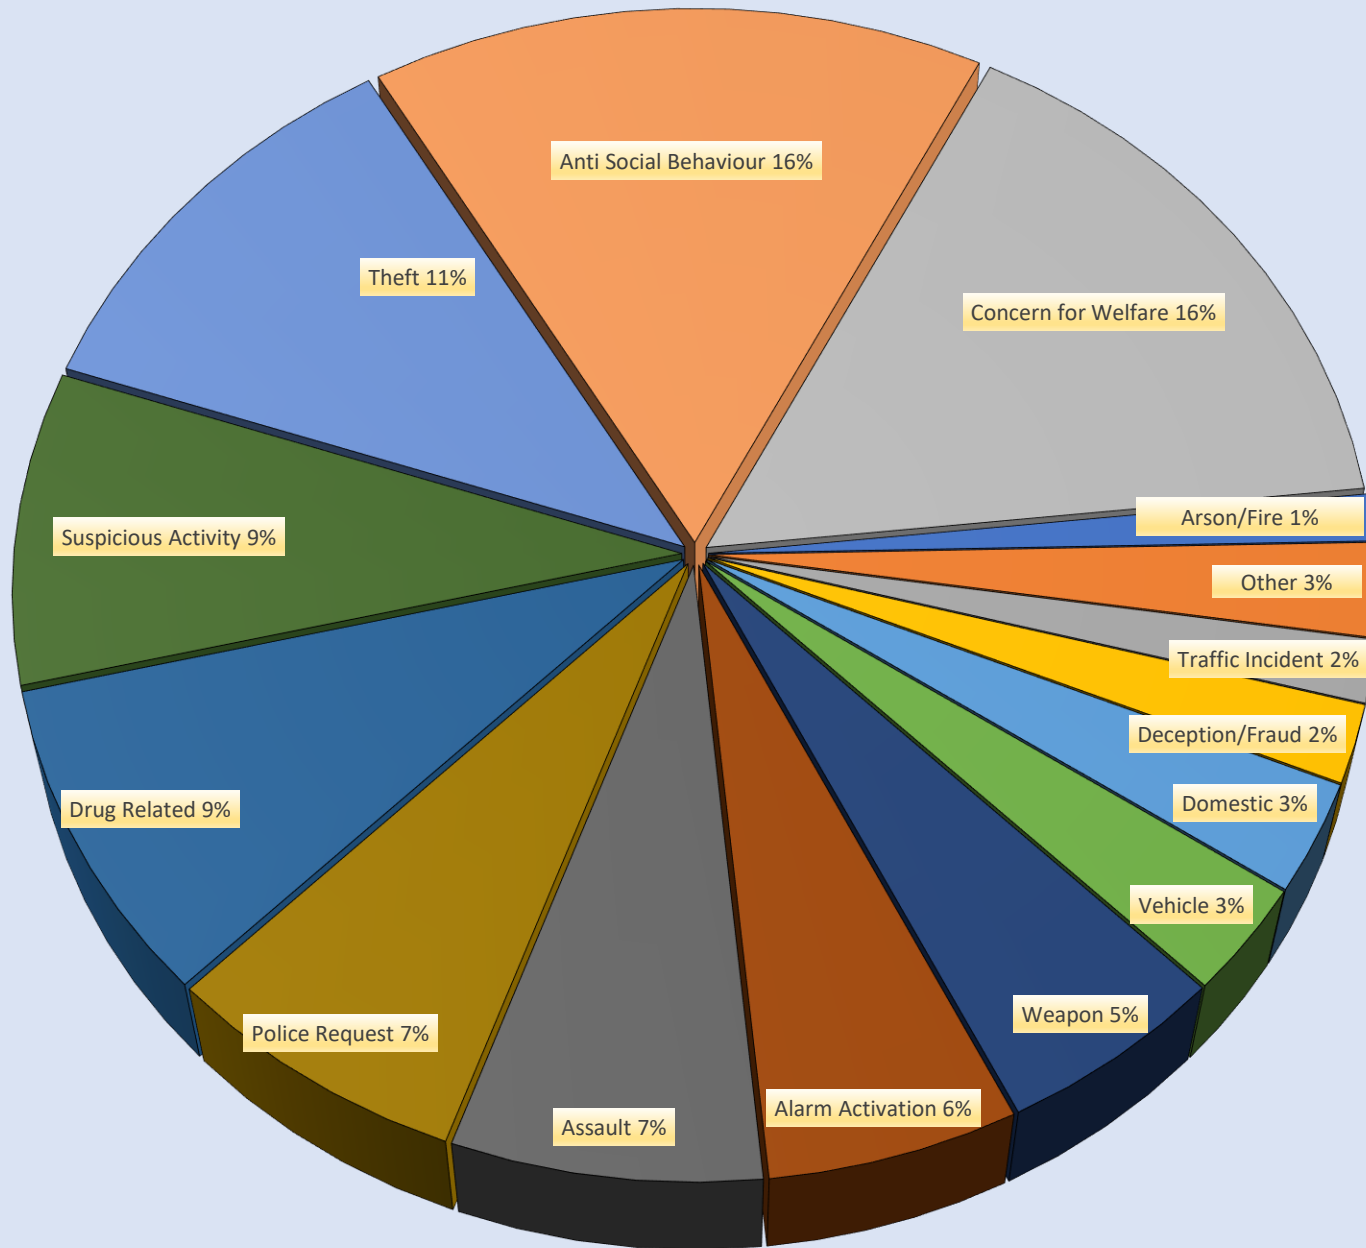

North Herts Incident Categories Q2 2024-2025

- Arson/Fire
- Other
- Traffic Incident
- Deception/Fraud
- Domestic
- Vehicle
- Weapon
- Alarm Activation
- Assault
- Police Request
- Drug Related
- Suspicious Activity
- Theft
- Anti Social Behaviour
- Concern for Welfare

East Herts Incidents Q2 2024-2025

- **All Stats relate to incidents in the towns of:**
- Hertford
- Ware
- Bishops Stortford
- Stanstead Abbots

Category Name	No. of Incidents
Arson/Fire	1
Hate Crime	1
Immigration	1
Other	1
Criminal Damage	2
Domestic	4
Alarm Activation	6
Traffic Incident	8
Weapon	9
Drug Related	11
Suspicious Activity	11
Vehicle	12
Police Request	13
Theft	13
Assault	18
Concern for Welfare	47
Anti Social Behaviour	58