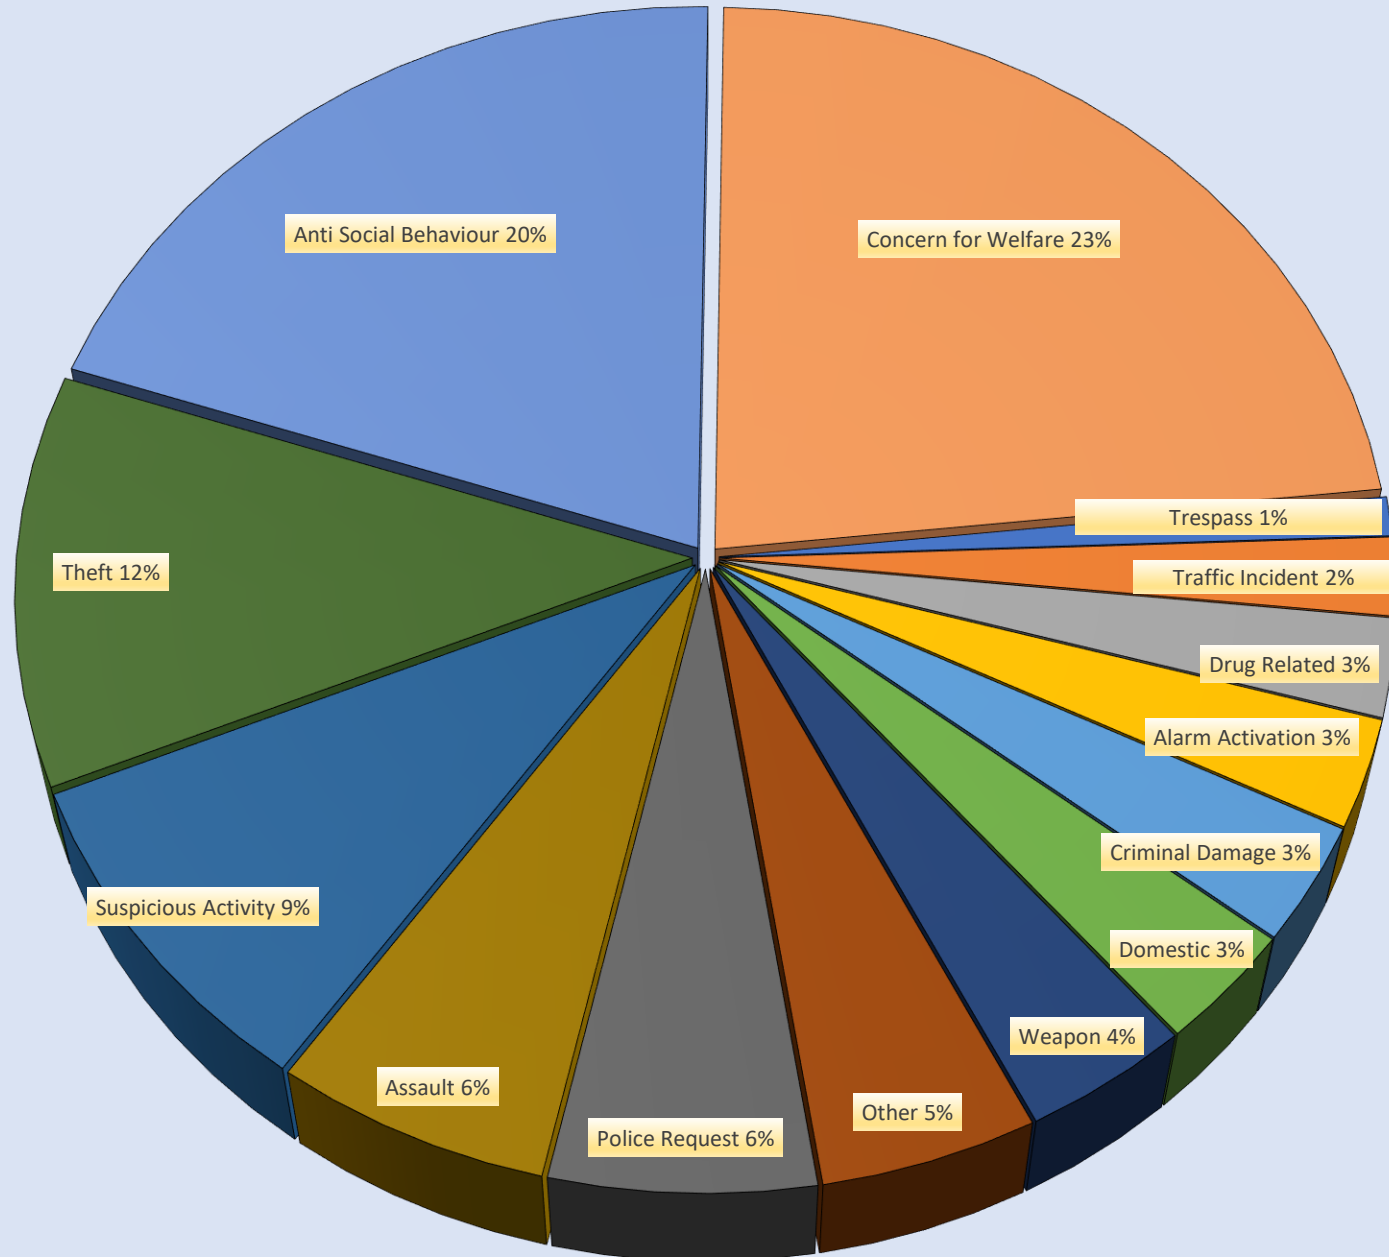

Stevenage Incident Categories Q2 2024-2025

- Trespass
- Traffic Incident
- Drug Related
- Alarm Activation
- Criminal Damage
- Domestic
- Weapon
- Other
- Police Request
- Assault
- Suspicious Activity
- Theft
- Anti Social Behaviour
- Concern for Welfare

North Herts Incidents Q2 2024-2025

- **All Stats relate to incidents in the towns of:**
- Hitchin
- Letchworth
- Baldock
- Royston
- Knebworth

Category Name	No. of Incidents
Burglary	1
Criminal Damage	1
Arson/Fire	3
Other	4
Traffic Incident	4
Deception/Fraud	5
Domestic	7
Vehicle	7
Weapon	12
Alarm Activation	13
Assault	16
Police Request	16
Drug Related	20
Suspicious Activity	20
Theft	26
Anti Social Behaviour	36
Concern for Welfare	36