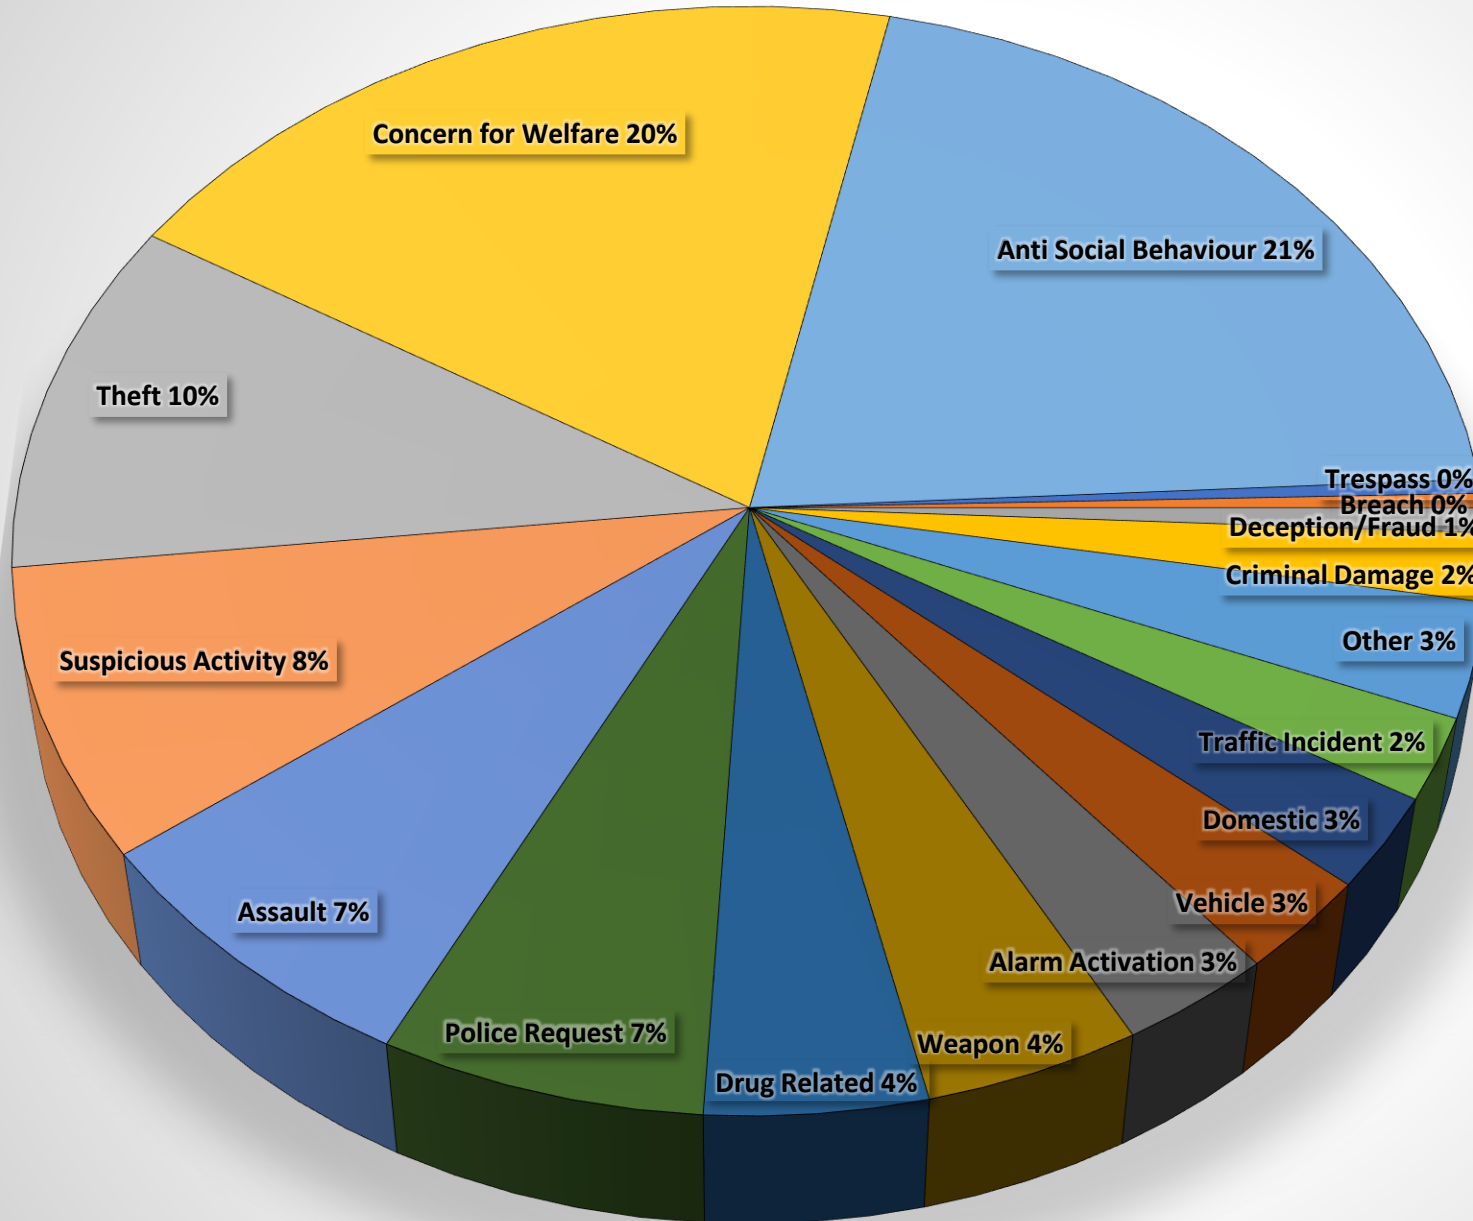

Category	Subcategory
Emergency Incident	
	East Herts Emergency Plan
Environmental	
	Flooding
	Damage
Fly Tipping	
Hate Crime	
	Race Related
Immigration	
Lone Worker	
	East Herts Lone Worker
Other	
Police Request	
	Operation
	RIPA
	False/abandoned 999
	Warrant or wanted
Post Event Viewing	
	Download for Police
	Download for Authority
	Public Viewing Request
Suspicious Activity	

2020-2021	2021-2022	2022-2023	2023-2024	2024-2025
992	1396	1307	1350	1641

Incident Statistics By Partner

Q2 2024-2025

Incidents

■ North Herts ■ East Herts
■ Hertsmere ■ Stevenage

Partner	Incidents
North Herts	229
East Herts	215
Hertsmere	150
Stevenage	368

Incident Category Split All Partners Q2 2024 - 2025

- Breach
- Trespass
- Deception/Fraud
- Criminal Damage
- Other
- Traffic Incident
- Domestic
- Vehicle
- Alarm Activation
- Weapon
- Drug Related
- Police Request
- Assault
- Suspicious Activity
- Theft
- Concern for Welfare
- Anti Social Behaviour

Category Name	No. of Incidents
Breach	2
Deception/Fraud	2
Fly Tipping	2
Trespass	4
Motion	5
Other	7
Traffic Incident	8
Drug Related	10
Alarm Activation	11
Criminal Damage	12
Domestic	12
Weapon	14
Police Request	22
Assault	23
Suspicious Activity	33
Theft	42
Anti Social Behaviour	74
Concern for Welfare	85