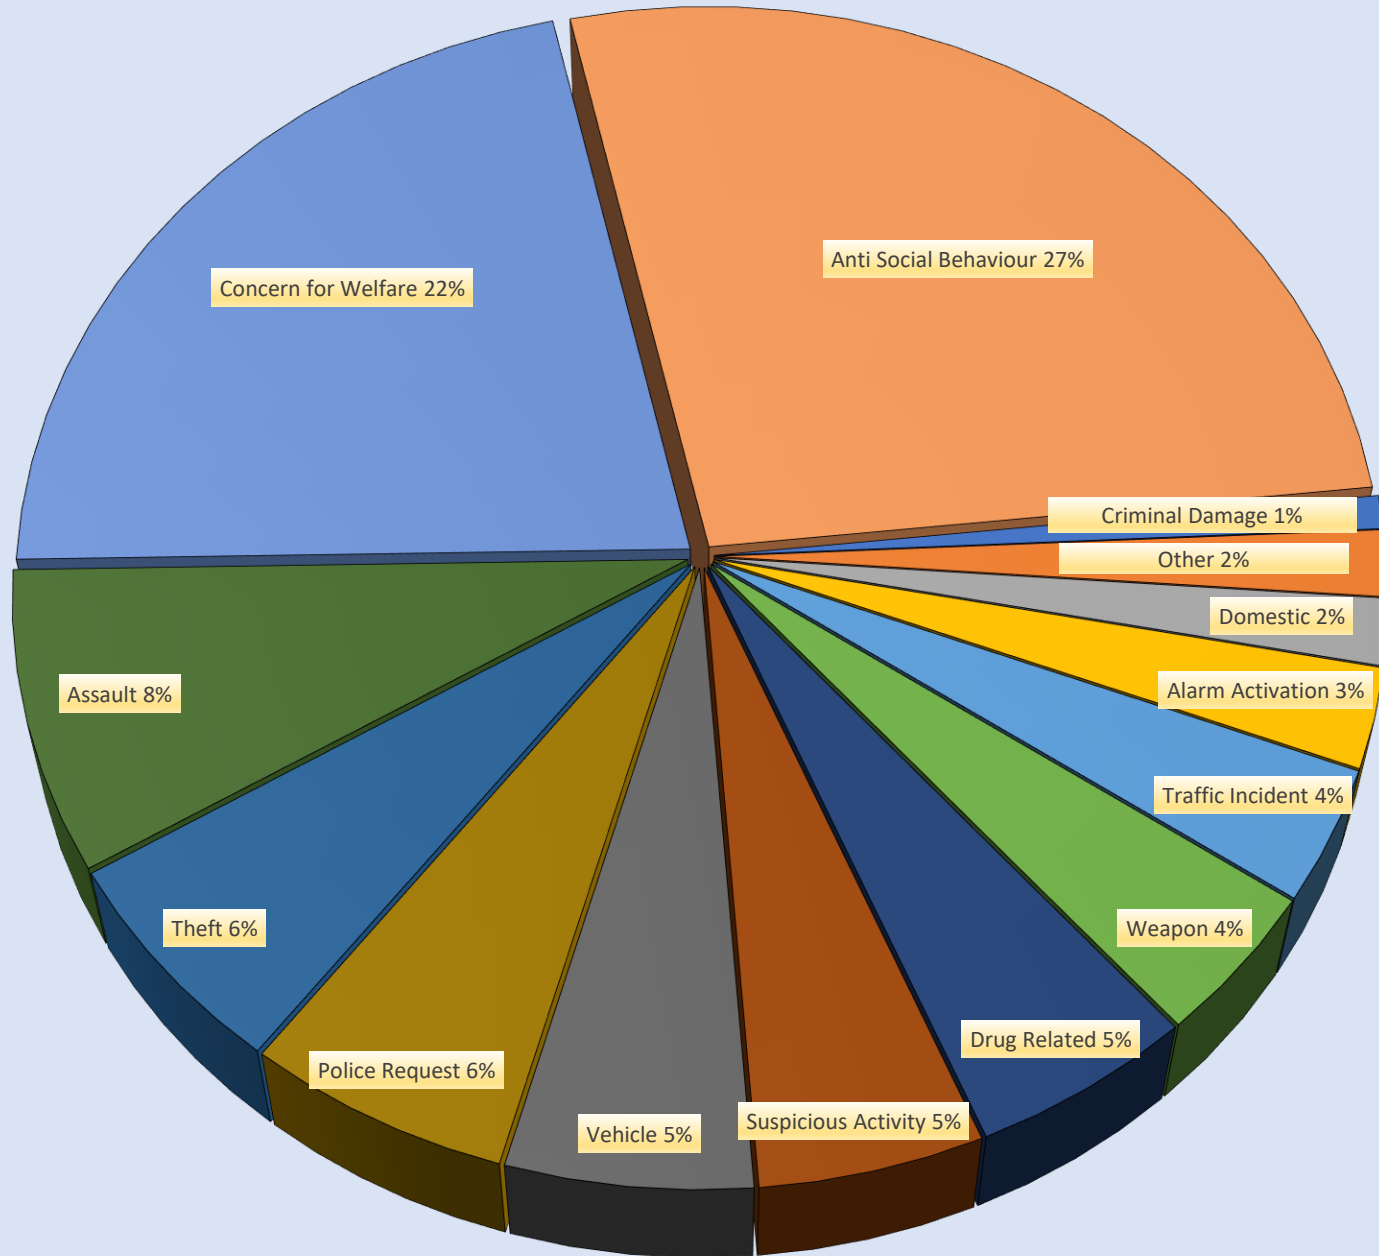

East Herts Incident Categories Q2 2024-2025

- Criminal Damage
- Other
- Domestic
- Alarm Activation
- Traffic Incident
- Weapon
- Drug Related
- Suspicious Activity
- Vehicle
- Police Request
- Theft
- Assault
- Concern for Welfare
- Anti Social Behaviour

Hertsmere Incidents Q2 2024-2025

- **All Stats relate to incidents in the towns of:**
  - Borehamwood
  - Bushey
  - Potters Bar

Category Name	No. of Incidents
Alarm Activation	1
Anti Social Behaviour	32
Assault	14
Breach	2
Burglary	3
Concern for Welfare	21
Criminal Damage	5
Domestic	3
Drug Related	2
Police Request	12
Suspicious Activity	17
Theft	19
Traffic Incident	3
Other	1
Vehicle	8
Weapon	7